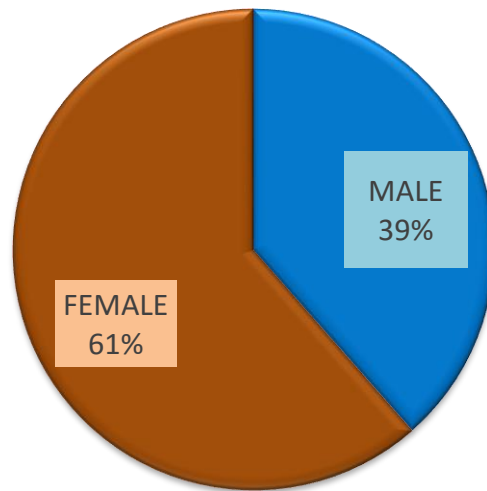

CAPE MAY/JUNE SITTING: REGIONAL ENTRIES 2010 – 2016

CAPE MAY/JUNE 2016 TOTAL CANDIDATE ENTRIES BY GENDER

MALE FEMALE