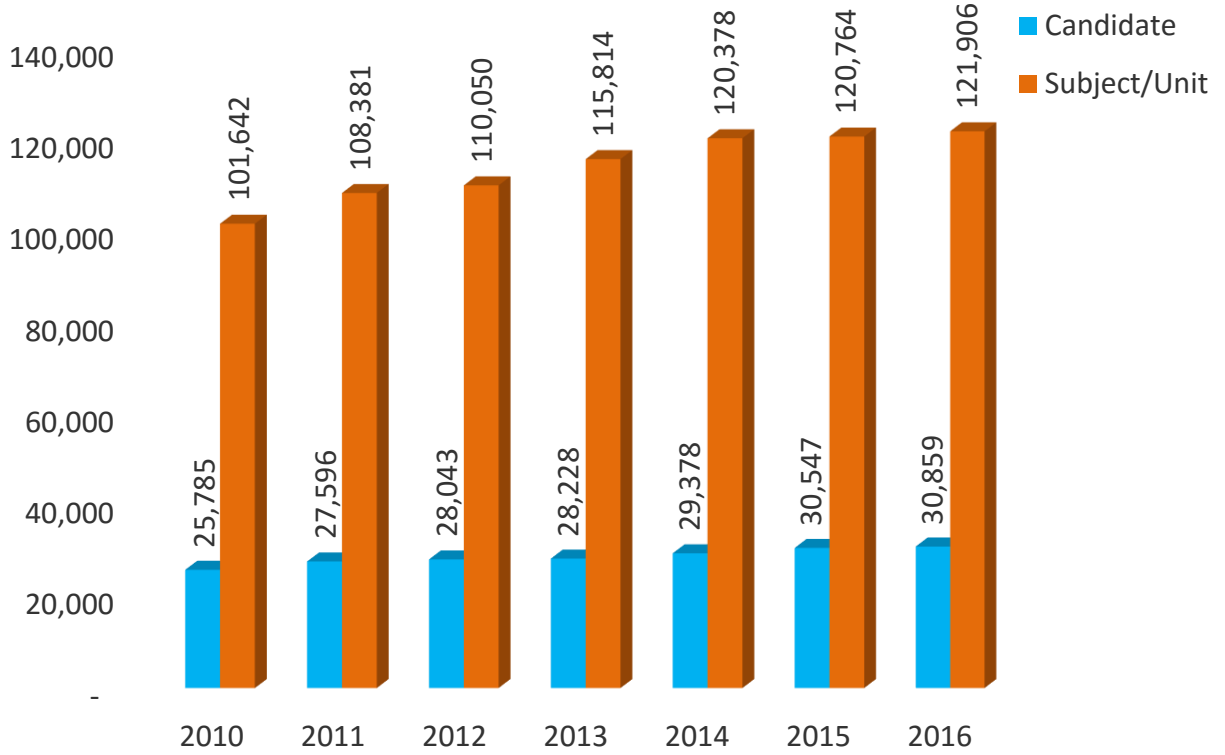

CAPE MAY/JUNE SITTING: REGIONAL ENTRIES 2010 – 2016

CAPE MAY/JUNE 2016 TOTAL CANDIDATE ENTRIES BY GENDER

MALE FEMALE